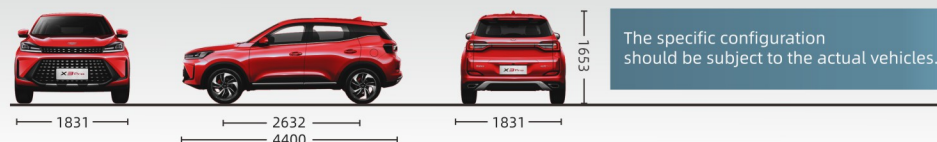

Technical Specification	1.5T-5MT (Type I)	1.5T-5MT (Type II)	1.5T-CVT (Type I)
Exterior			
Electric adjustable rearview mirror	●	●	●
Electrically heated rearview mirror/ automatic folding rearview mirror			●
Power window (one-button down)/ anti-pinch power window (one-button up & down)	●/○	●/○	○/●
Interior			
Second row seat 4/6 folding	●	●	●
Multi-function steering wheel	●	●	●
Electricals			
Panoramic sky screen+ built-in antenna			●
One-button start + keyless entry	●	●	●
7-inch color LCD instrument+10.25-inch LCD central control screen	●	●	●
Mobile phone mapping	●	●	●
2 USB ports-front row/ front 12V power/ single USB port-second rowsupply	●	●	●