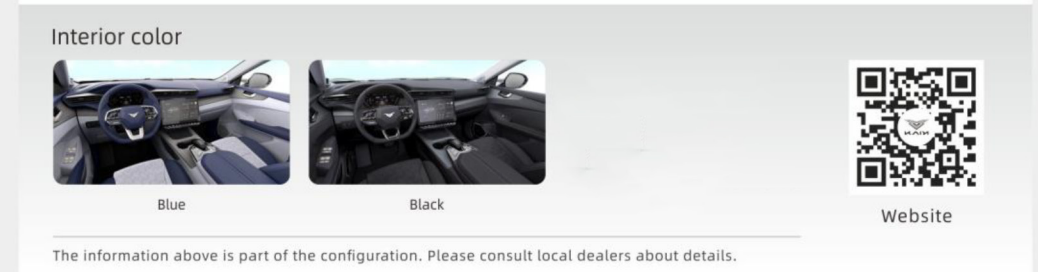

X7 Specification

Specification and configuration	Type I	Type II	Type IV
Specification			
Wheelbase (mm)	2820	2820	2820
Engine	1.6T	1.6T	2.0T
Max. power (kW)	145	145	187
Engine speed at max power (rpm)	2000~4000	2000~4000	2000~4000
Max. torque (N·m)	290	290	390
Chassis			
Front suspension type	MacPherson	MacPherson	MacPherson
Rear suspension type	Multi-link	Multi-link	Multi-link
Aluminum wheels	●	●	●
Safety			
ABS/EBD/TCS	●	●	●
EBA/BAS/BA	●	●	●
ESC/ESP	●	●	●
ISOFIX safety seat (second row)	●	●	●
Electronic gearshift	●	●	●
Exterior			
Electric rear-view mirror	●	●	●
Sport Spoiler	●	●	●
Driving Mode (Standard/Economy/Sport)	●	●	●
Hidden door handle	●	●	●
Outside mirrors with integrated turn signal	●	●	●
Interior			
Organ type gas pedal	●	●	●
Multi-function steering wheel	●	●	●
Full LCD dashboard	●	●	●

Specification and configuration	Type I	Type II	Type IV
Interior			
Center display size	● 12.8	● 12.8	● 12.8
Screen-controllable central display	●	●	●
Electricals			
Keyless engine start	●	●	●
Keyless entry	●	●	●
Front air-conditioning control mode	● Electrical	● Electrical	● Electrical
LED tail lights	●	●	●
Automatic on and off headlights	●	●	●
Bluetooth	●	●	●
Number of USB/ Type-C	● USB 2	● USB 4	● USB 4

Website

The information above is part of the configuration. Please consult local dealers about details.